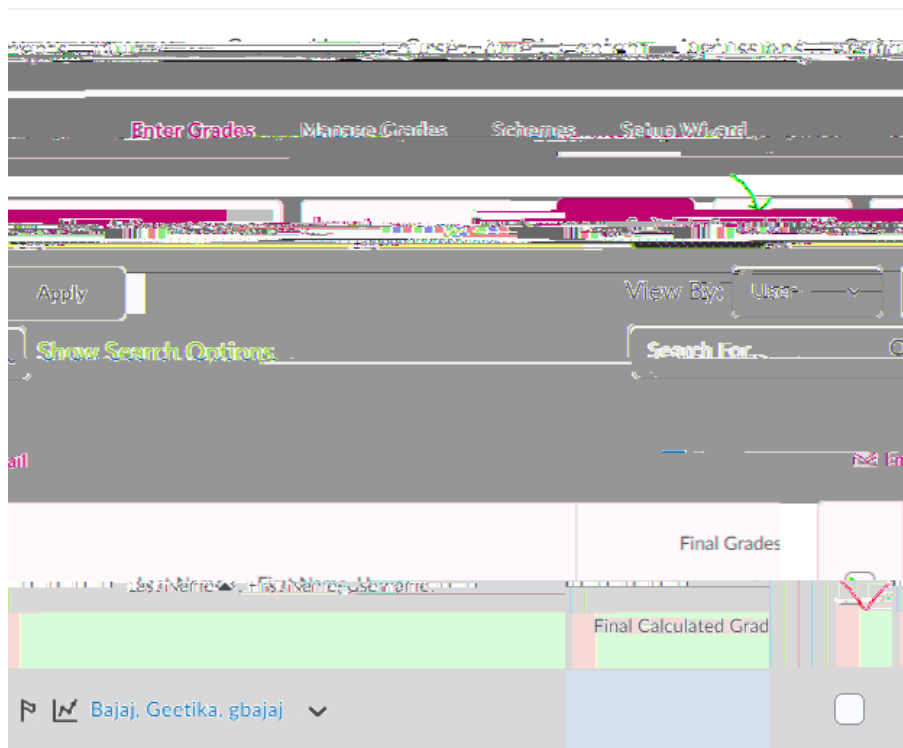

D2L Grading and Providing Feedback

Contents

Posting Grades in D2L

Exporting Grades

	A	B	C	D
3	Points	End-of-Line Indicator	1	Username
8	#		1	#jdoe222
10	#		1	#agreen13
1				
5				
6				
4				

Importing Grades